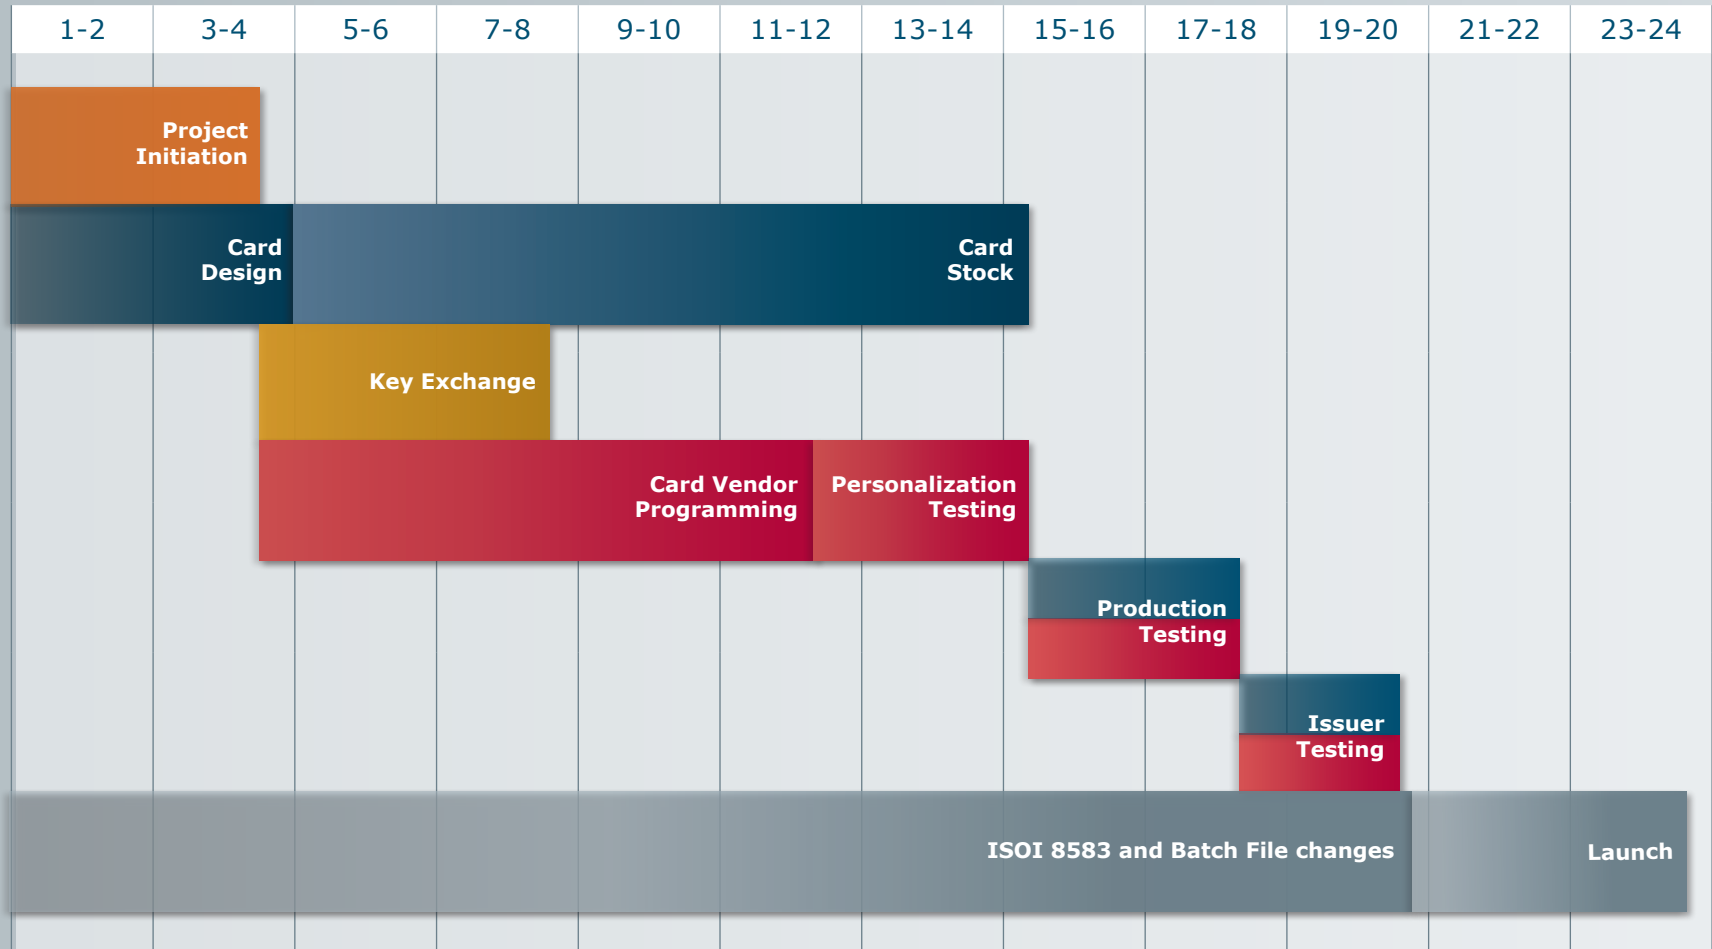

# EMV IMPLEMENTATION TIMELINE

## PROJECT MILESTONES

(IN WEEKS)

Bars with same colors have strict dependencies. For example Production Testing is dependent on Personalization Testing and Card Stock; Launch is dependent on file format changes.