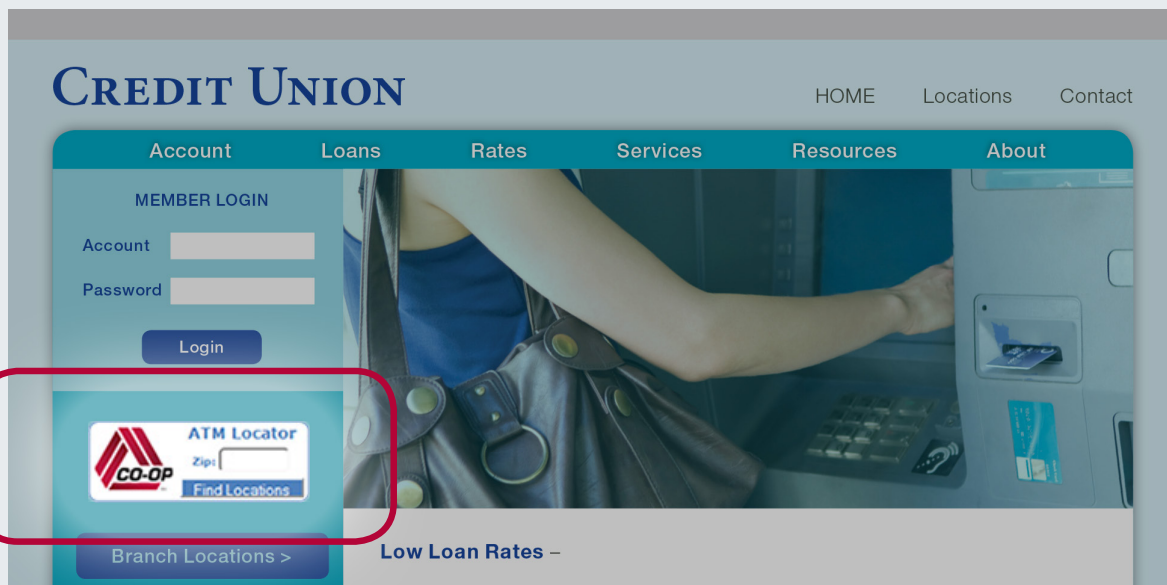

The CO-OP Search Widget provides your members with access to nearly 30,000 surcharge-free ATMs and more than 5,000 Shared Branching locations. The CO-OP Search Widget allows you to set up a small "search box" on your credit union website for members to submit CO-OP location searches to the CO-OP website locator. Your members can enter in their zip code and they will be taken to the CO-OP locator website to view their search results. No API key or detailed programming is required. Simply add the HTML to the credit union website page that you want to display the search widget on.